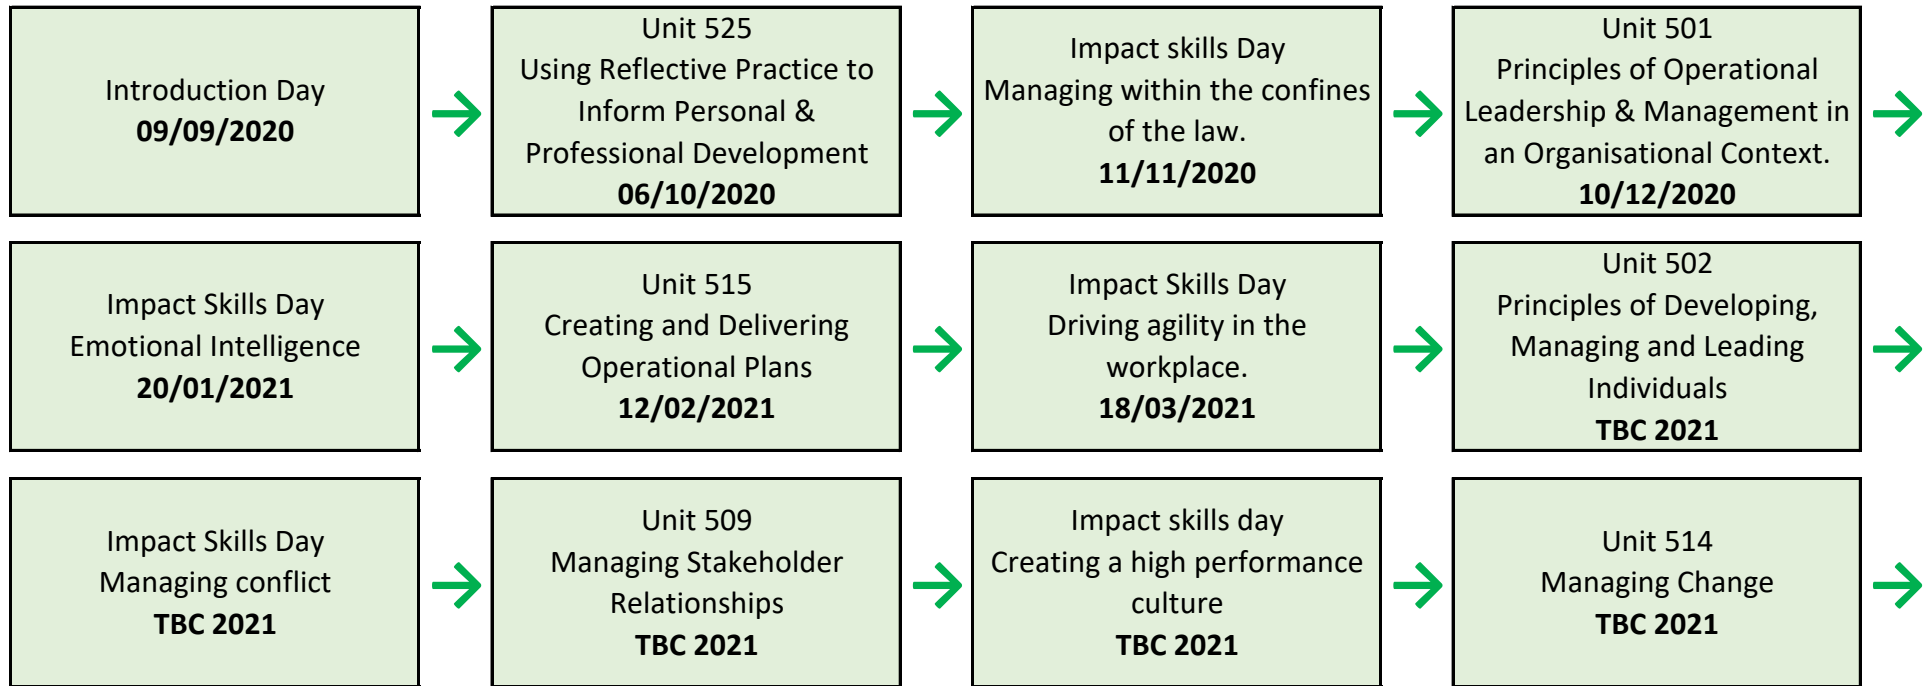

Leadership and Management Level 5 - Southampton

Leadership and Management Level 5 - Southampton